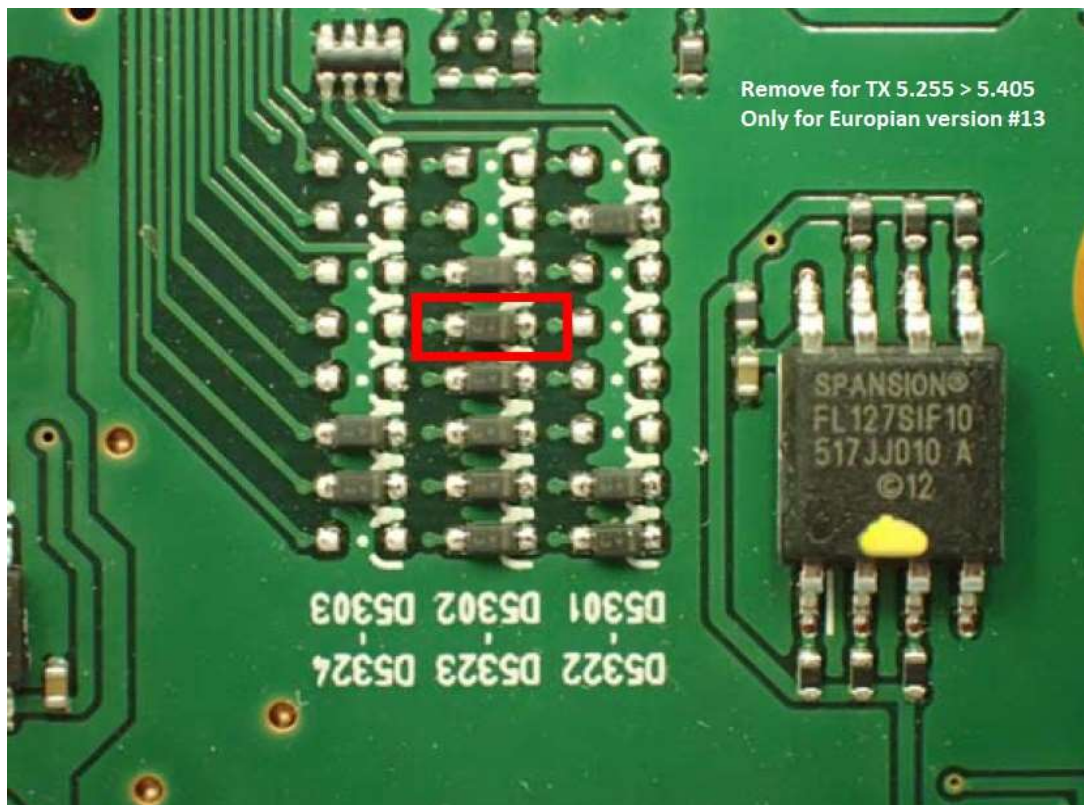

**FULL TX MOD**

**FULL RX MOD**

**TX MOD 5Mhz (60Mtr) 5.255 > 5.405 (only for EUR version #13)**

**TX MOD 7Mhz (40Mtr) 7.000 > 7.300 (only for EUR versions #13)**