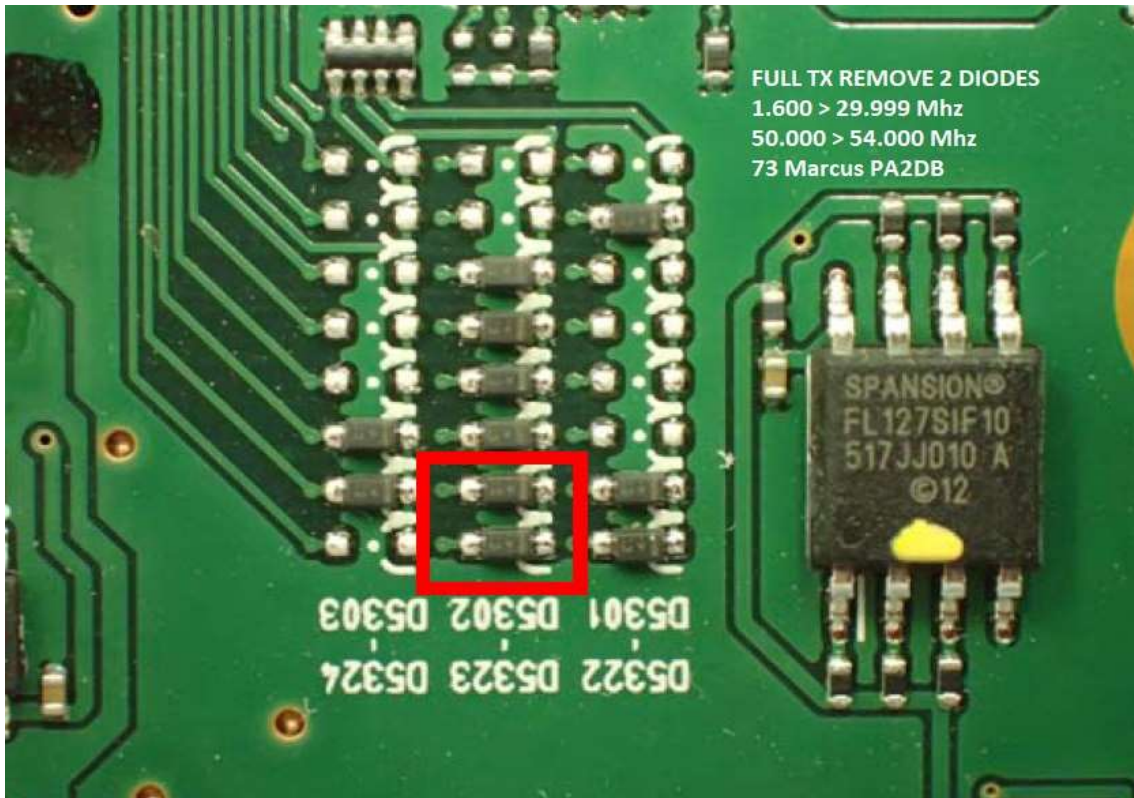

**FULL TX MOD**

**FULL RX MOD**

**TX MOD 5Mhz (60Mtr) 5.255 > 5.405 (only for EUR version #13)**

**TX MOD 7Mhz (40Mtr) 7.000 > 7.300 (only for EUR versions #13)**