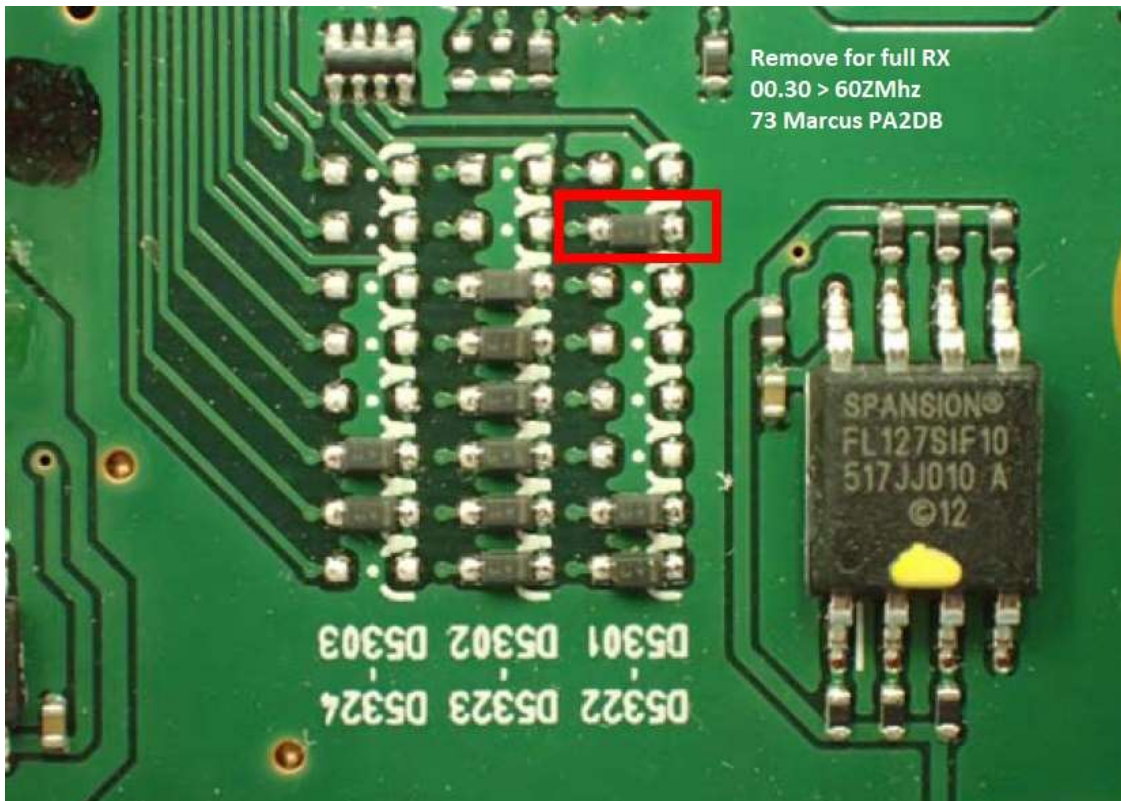

**FULL TX MOD**

**FULL RX MOD**

**TX MOD 5Mhz (60Mtr) 5.255 > 5.405 (only for EUR version #13)**

**TX MOD 7Mhz (40Mtr) 7.000 > 7.300 (only for EUR versions #13)**